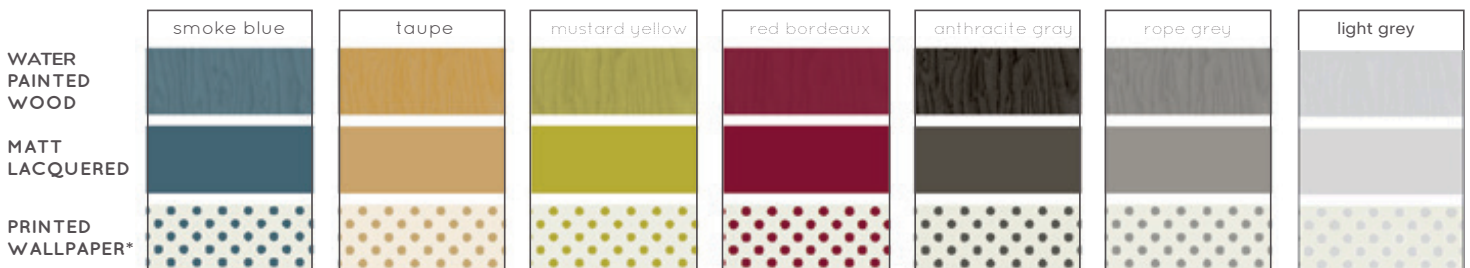

### DIMENSIONS

NT.04

NT.05

### DETAILS\*

Water painted wood top tray, matt lacquered case with internal customizable pattern wallpaper covering inside, matt laquered metal tube structure.

\*customizable colours and printed texture wallpapers