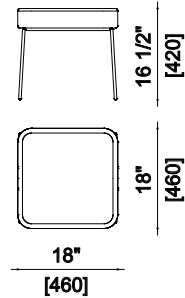

## NEXTING SQUARE COFFEE TABLE / BEDSIDE TABLE

DESIGNER MATTEO MUGNAI

NEXTING TABLES is a collection of side tables and bed side tables in different sizes, located at living and night area with different uses of them.

Simple aesthetics exalts craftsmanship and intrinsic quality of materials. In addition to useful top, each side table has a storage compartment, where everyday objects can be located. The top that closes it, becomes a tray to service of sofa and / or bed. Available also in a single piece.

### DIMENSIONS

NT.04

NT.05