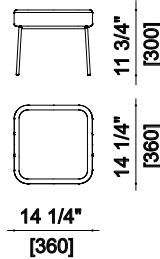

## NEXTING SQUARE COFFEE TABLE / BEDSIDE TABLE

DESIGNER MATTEO MUGNAI

NEXTING TABLES is a collection of side tables and bed side tables in different sizes, located at living and night area with different uses of them.

### DIMENSIONS

NT.04

NT.05